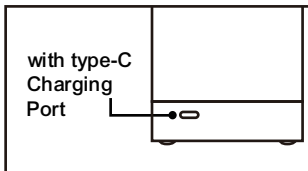

- Battery: 3*1.5V AA(excluded)
- Operating time: 6-8H
- With Nightlight function

BATTERY INSTALLATION AND REPLACEMENT