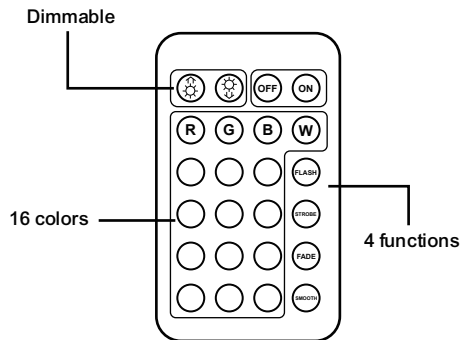

- Battery: 3*1.5V AA(excluded)
- Operating time: 6-8H
- With Nightlight function

BATTERY INSTALLATION AND REPLACEMENT