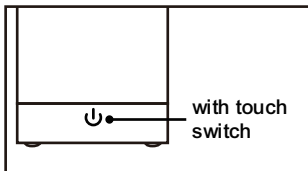

- Battery: 3*1.5V AA(excluded)
- Operating time: 6-8H
- With Nightlight function

BATTERY INSTALLATION AND REPLACEMENT